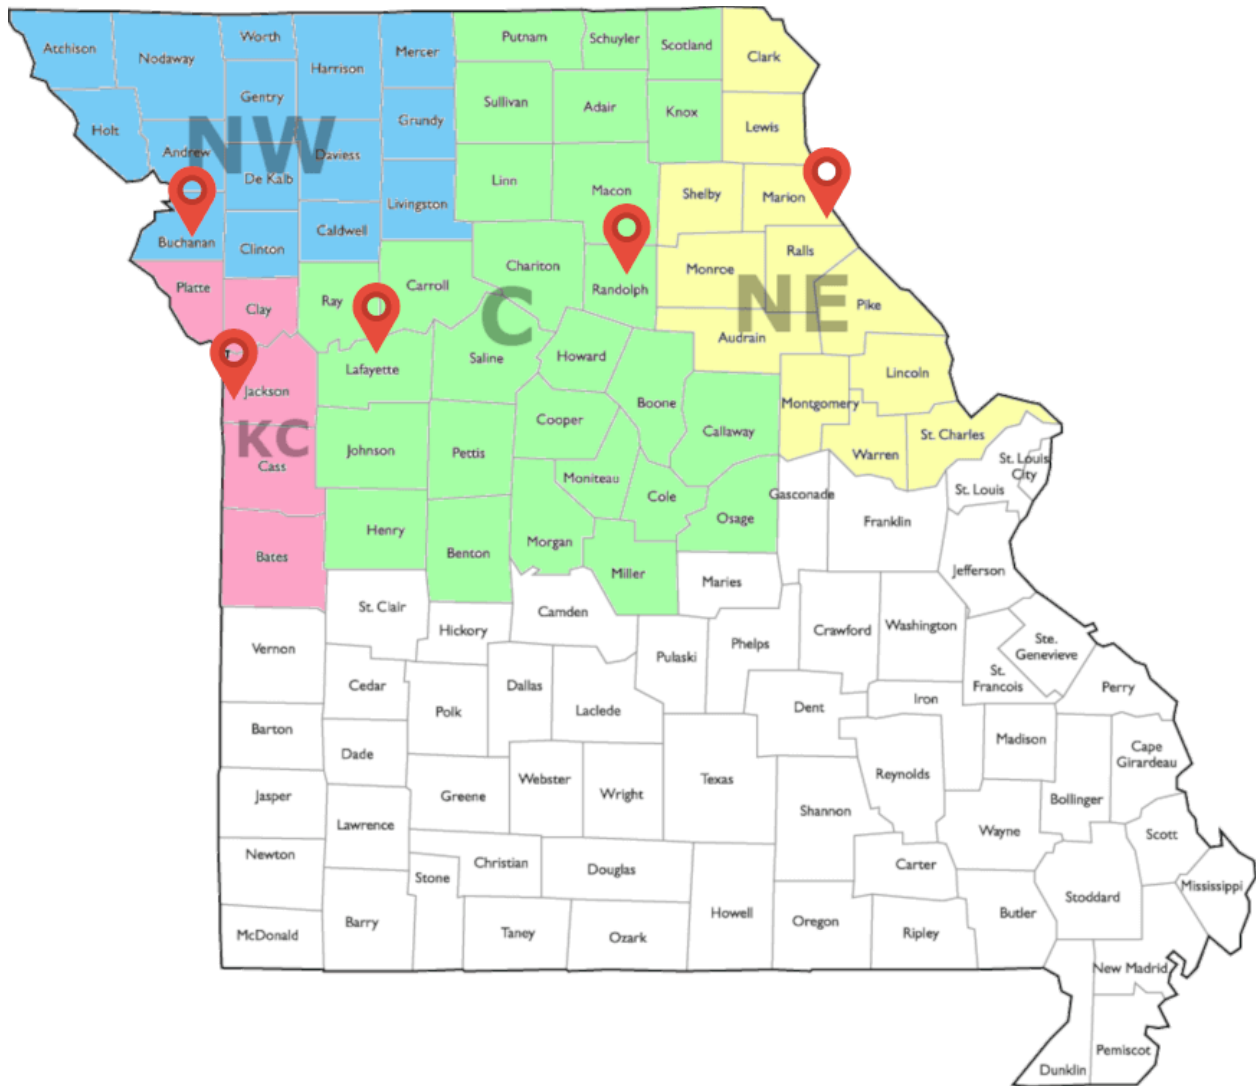

Blue Skies Service Area Map

NW: NW Missouri Region - (816) 259-5224

KC: Kansas City Region - (816) 283-3200

C: Central Missouri Region (Higginsville) - (816) 351-9275

C: Central Missouri Region (Moberly) - (660) 372-1124

NE: NE Missouri Region - (573) 629-2460